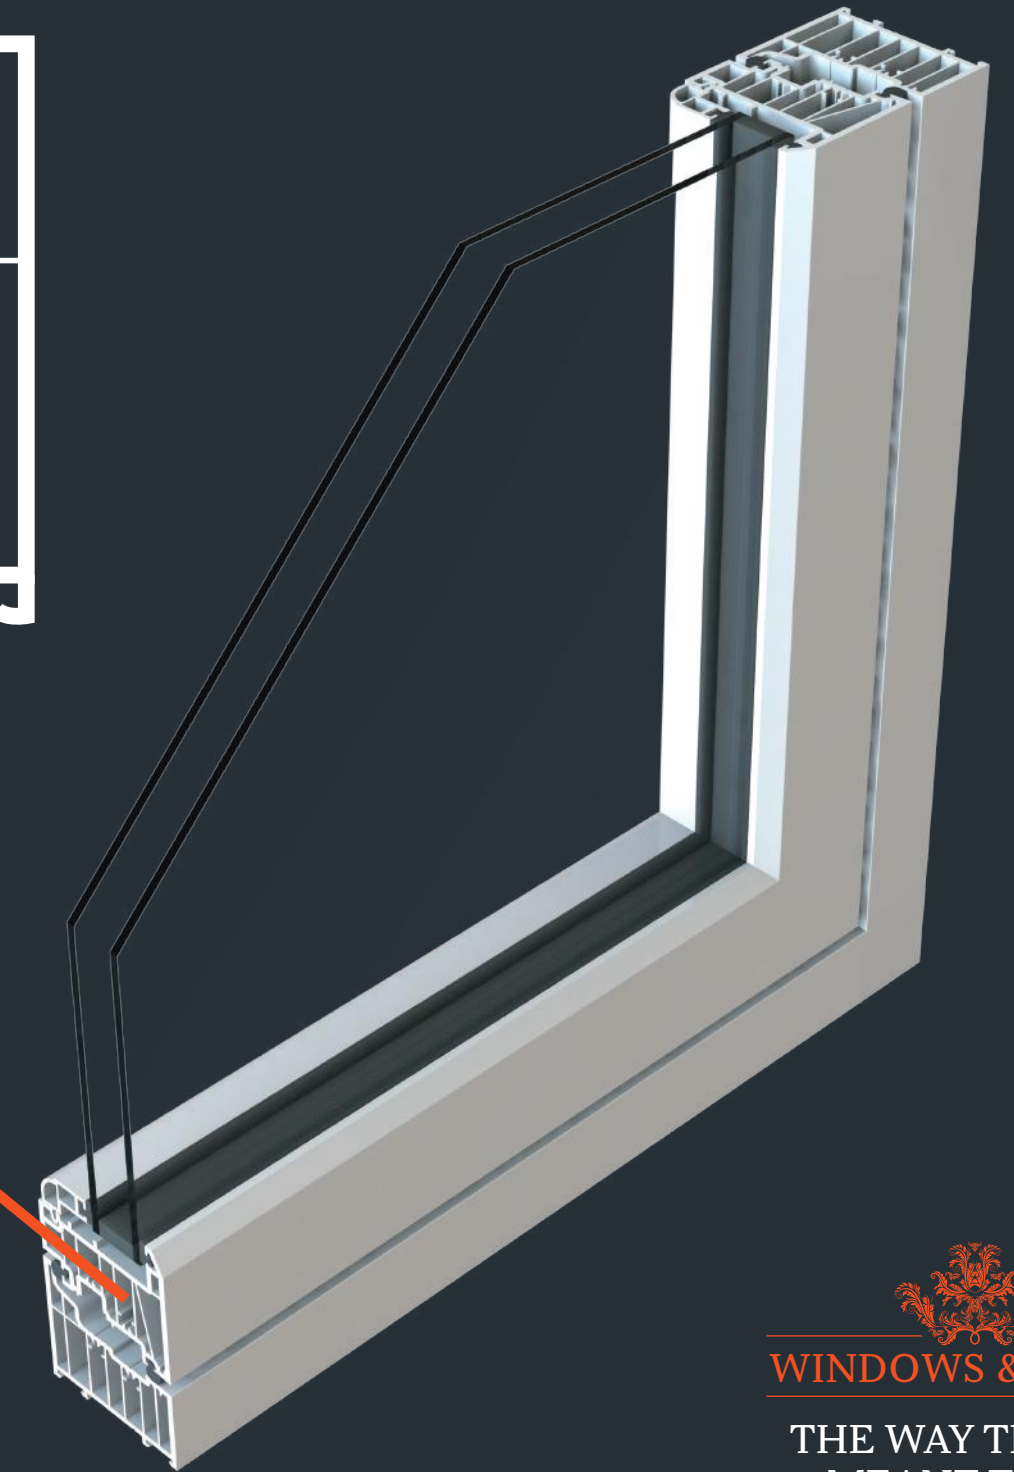

R7®

REDEFINING WINDOWS & DOORS

RESIDENCE 7

R7 is here to inspire you on your journey to create your dream home.

Elegantly flush sash exterior and interior gives the R7 its chic modern appearance and versatility to be used for both contemporary new builds and traditional British homes alike. All glass sight-lines are perfectly equal providing symmetry for a timeless kerbside appeal. Choose from one of our five glazing beads to fully personalise your choice, continue the flush contemporary appearance with the Square or soften the look with the Decorative.

Lock & Hinge Retention

Residence 7 boasts superior design details and screw retention reinforcements, locks and hinges are secured firmly into position. Residence 7 is also specifically designed to accommodate the additional weight of triple glazed units, allowing heavy duty hinges to fit and operate perfectly.

MARKET LEADING DESIGN FOR MODERN LIVING

7 Chamber Design

Residence 7 has been engineered to meet current and anticipated future standards. Other window frames typically offer 3 or 5 chambers and are usually 70mm wide, R7 has 7 chambers and is 75mm wide, resulting in superior thermal, acoustic, strength and security performances.

Energy Efficient Glazing

Residence 7 is designed to accommodate 'energy efficient glazing' this term is used to describe double glazing or triple glazing used in modern windows. Residence 7 has options for 28mm double glazing or 44mm triple glazing. The glazing bead is always on the inside which contributes to a higher security performance.