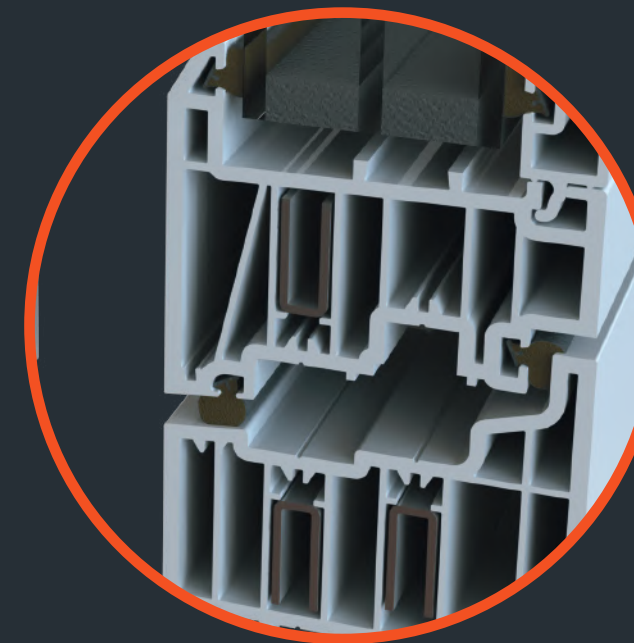

7 Chamber Design

Residence 7 has been engineered to meet current and anticipated future standards. Other window frames typically offer 3 or 5 chambers and are usually 70mm wide, R7 has 7 chambers and is 75mm wide, resulting in superior thermal, acoustic, strength and security performances.